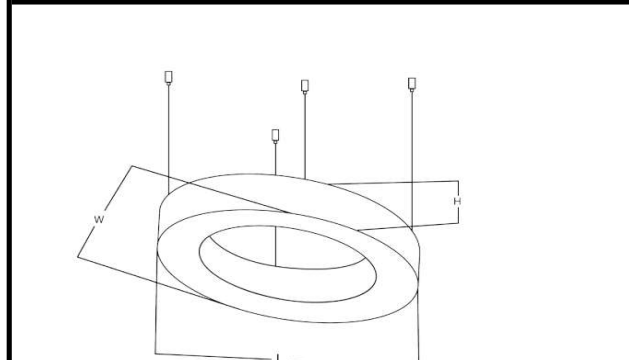

Sovitron Interior Pvt.Ltd.

Model Name	Jetta Ring Oval Pendant /DLARJOVDPD-70
Description	Architectural Light

Technical description	Image
-----------------------	-------

Dimension	Custom dimension H=60/90/95mm
Frame	Aluminium
Color Tempertaure	5700K
Power	70W
Total Luminous Flux	5600 lm
Efficacy	80 lm/W
IP rating	50
Color Rendering	≥80
Mounting	Pendant
Optics	White Opal Diffuser
Dimming	NON-Dimmable
Operating Voltage	220-240 VAC
Standard Lifetime	L70 minimum at 50,000 burning hours

Dimension diagram

HEIGHT-60/90/95

Custom dimension, coating and installation available upon request

Remarks:-

Address: Plot #7 Saroorpur-Nangla Industrial Area,Ballabgarh-Sohna Road,Faridabad-121005
Email: info@sovitron.com