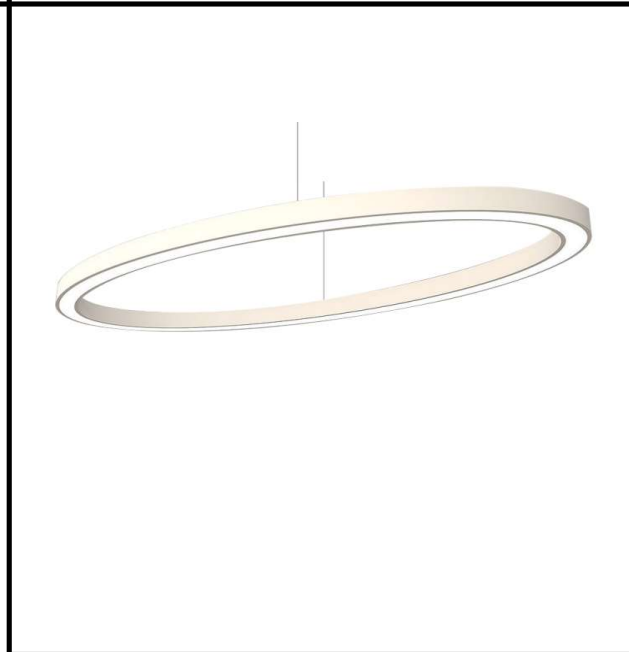

Sovitron Interior Pvt.Ltd.

Model Name	Jetta Ring Oval Pendant /DLARJOVDPD-70
Description	Architectural Light

Technical description	Image
-----------------------	-------

Dimension	Custom dimension H=60/90/95mm
Frame	Aluminium
Color Tempertaure	5700K
Power	70W
Total Luminous Flux	5600 lm
Efficacy	80 lm/W
IP rating	50
Color Rendering	≥80
Mounting	Pendant
Optics	White Opal Diffuser
Dimming	NON-Dimmable
Operating Voltage	220-240 VAC
Standard Lifetime	L70 minimum at 50,000 burning hours